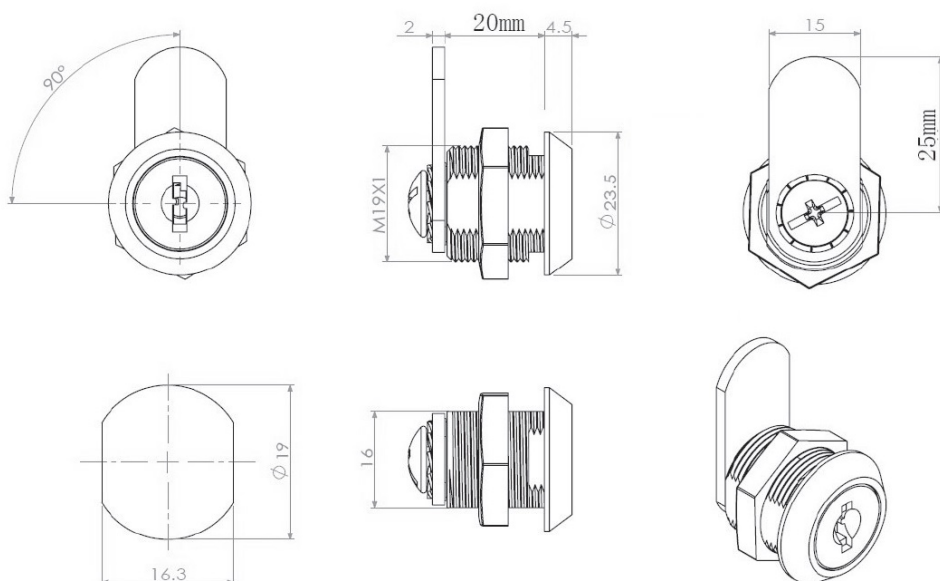

PRODUCT SHEET

Description:

Cam Lock MIC1920, 90DG, Cam No. A01, CPL, CK SISO, #J11

Item number:

14.04.489-0

Units	Box	Carton	HS Code	Barcode
Pcs.	30	300	8301300000	
				5704866041928

SISO A/S
Mileparken 11
DK-2740 Skovlunde
Denmark
VAT: DK 24786013